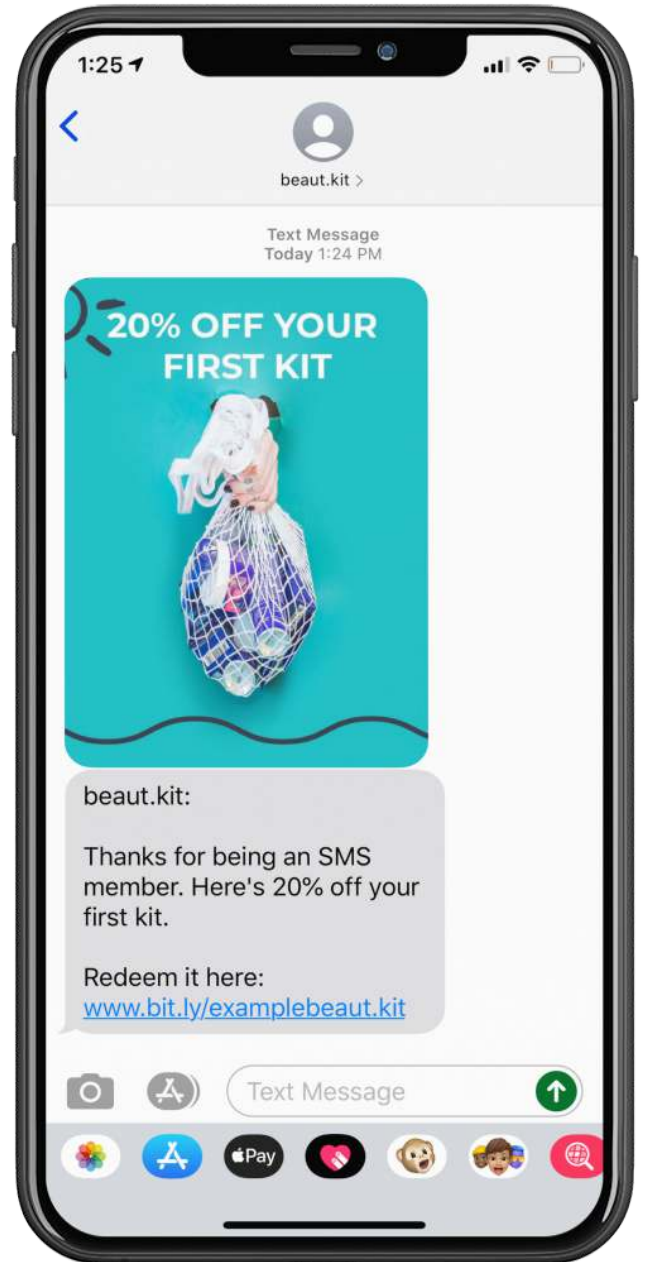

Portrait Template

Image specifications:

File format:

JPG

Dimensions:

1080 pixels x 1920 pixels

File size:

Less than 500 KB

Download PSD Templates:

<https://www.tatango.com/wp-content/uploads/2020/12/Tatango-Photoshop-Files.zip>