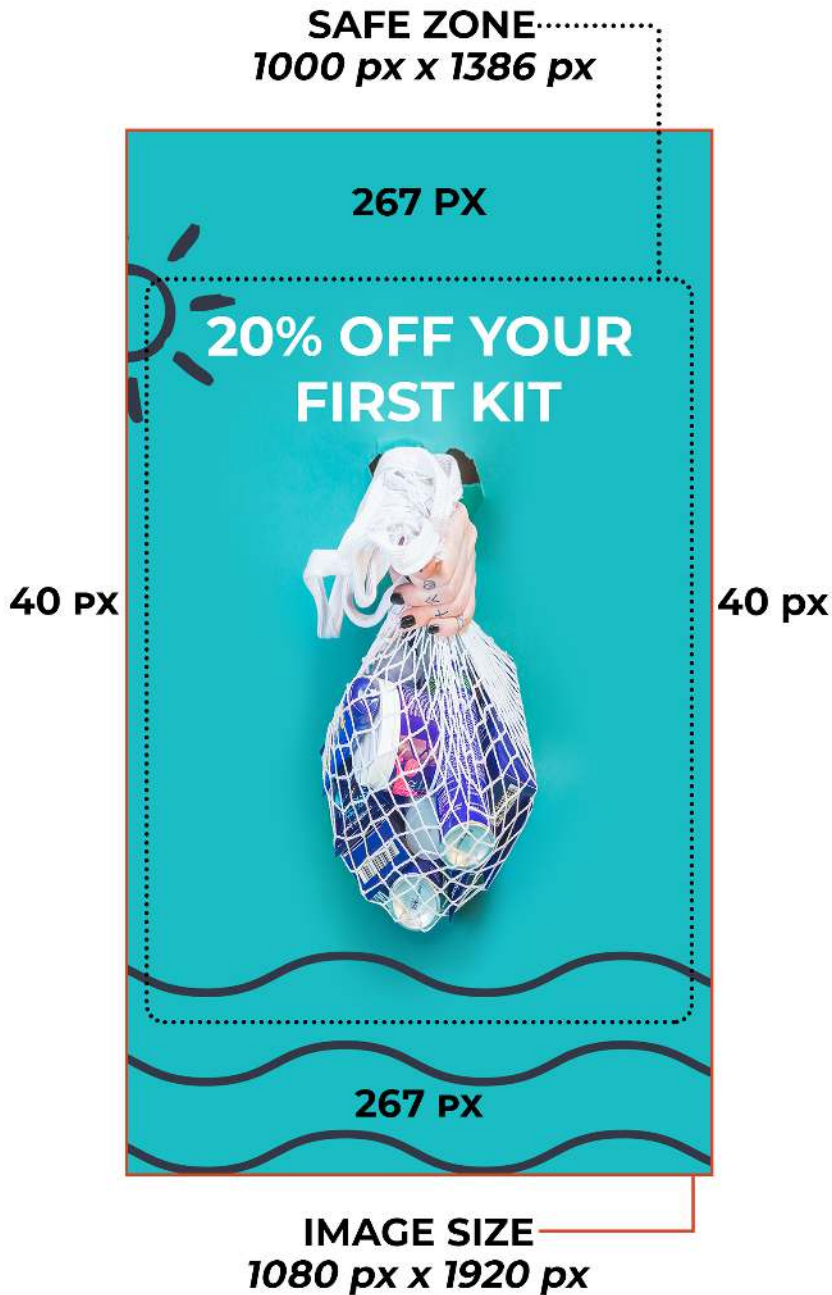

Portrait Template

Image specifications:

File format:

JPG

Dimensions:

1080 pixels x 1920 pixels

File size:

Less than 500 KB

Download PSD Templates:

<https://www.tatango.com/wp-content/uploads/2020/12/Tatango-Photoshop-Files.zip>