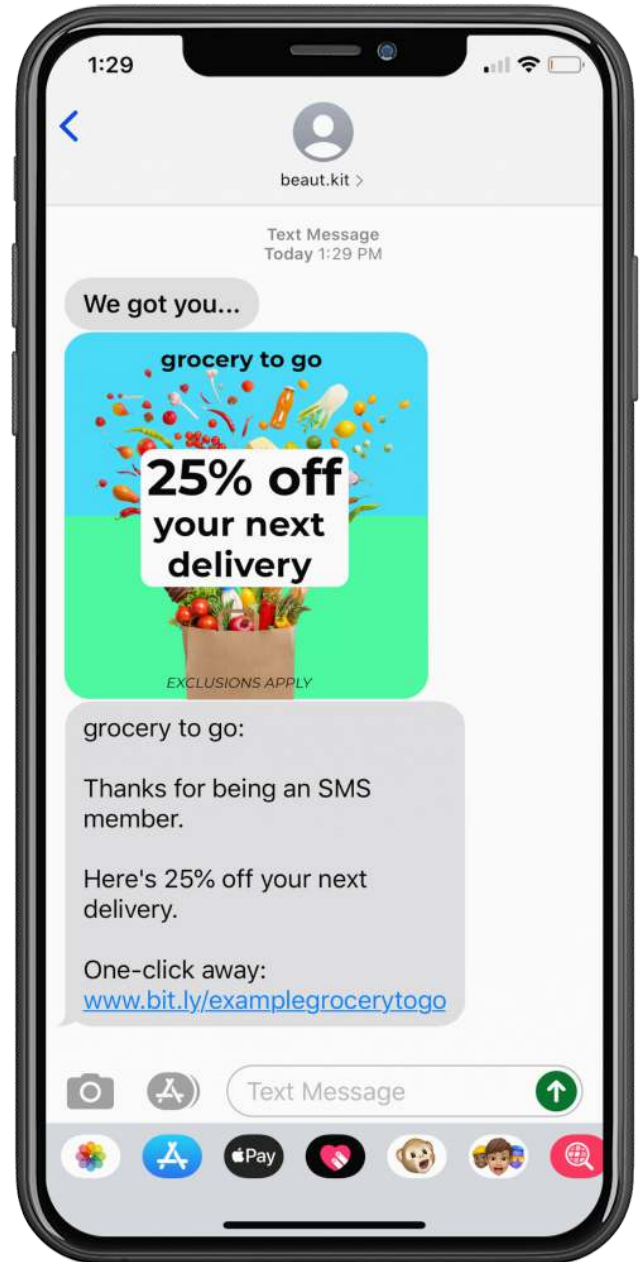

Square Template

Image specifications:

File format:

JPG

Dimensions:

1080 pixels x 1080 pixels

File size:

Less than 500 KB

Download PSD Templates:

<https://www.tatango.com/wp-content/uploads/2020/12/Tatango-Photoshop-Files.zip>